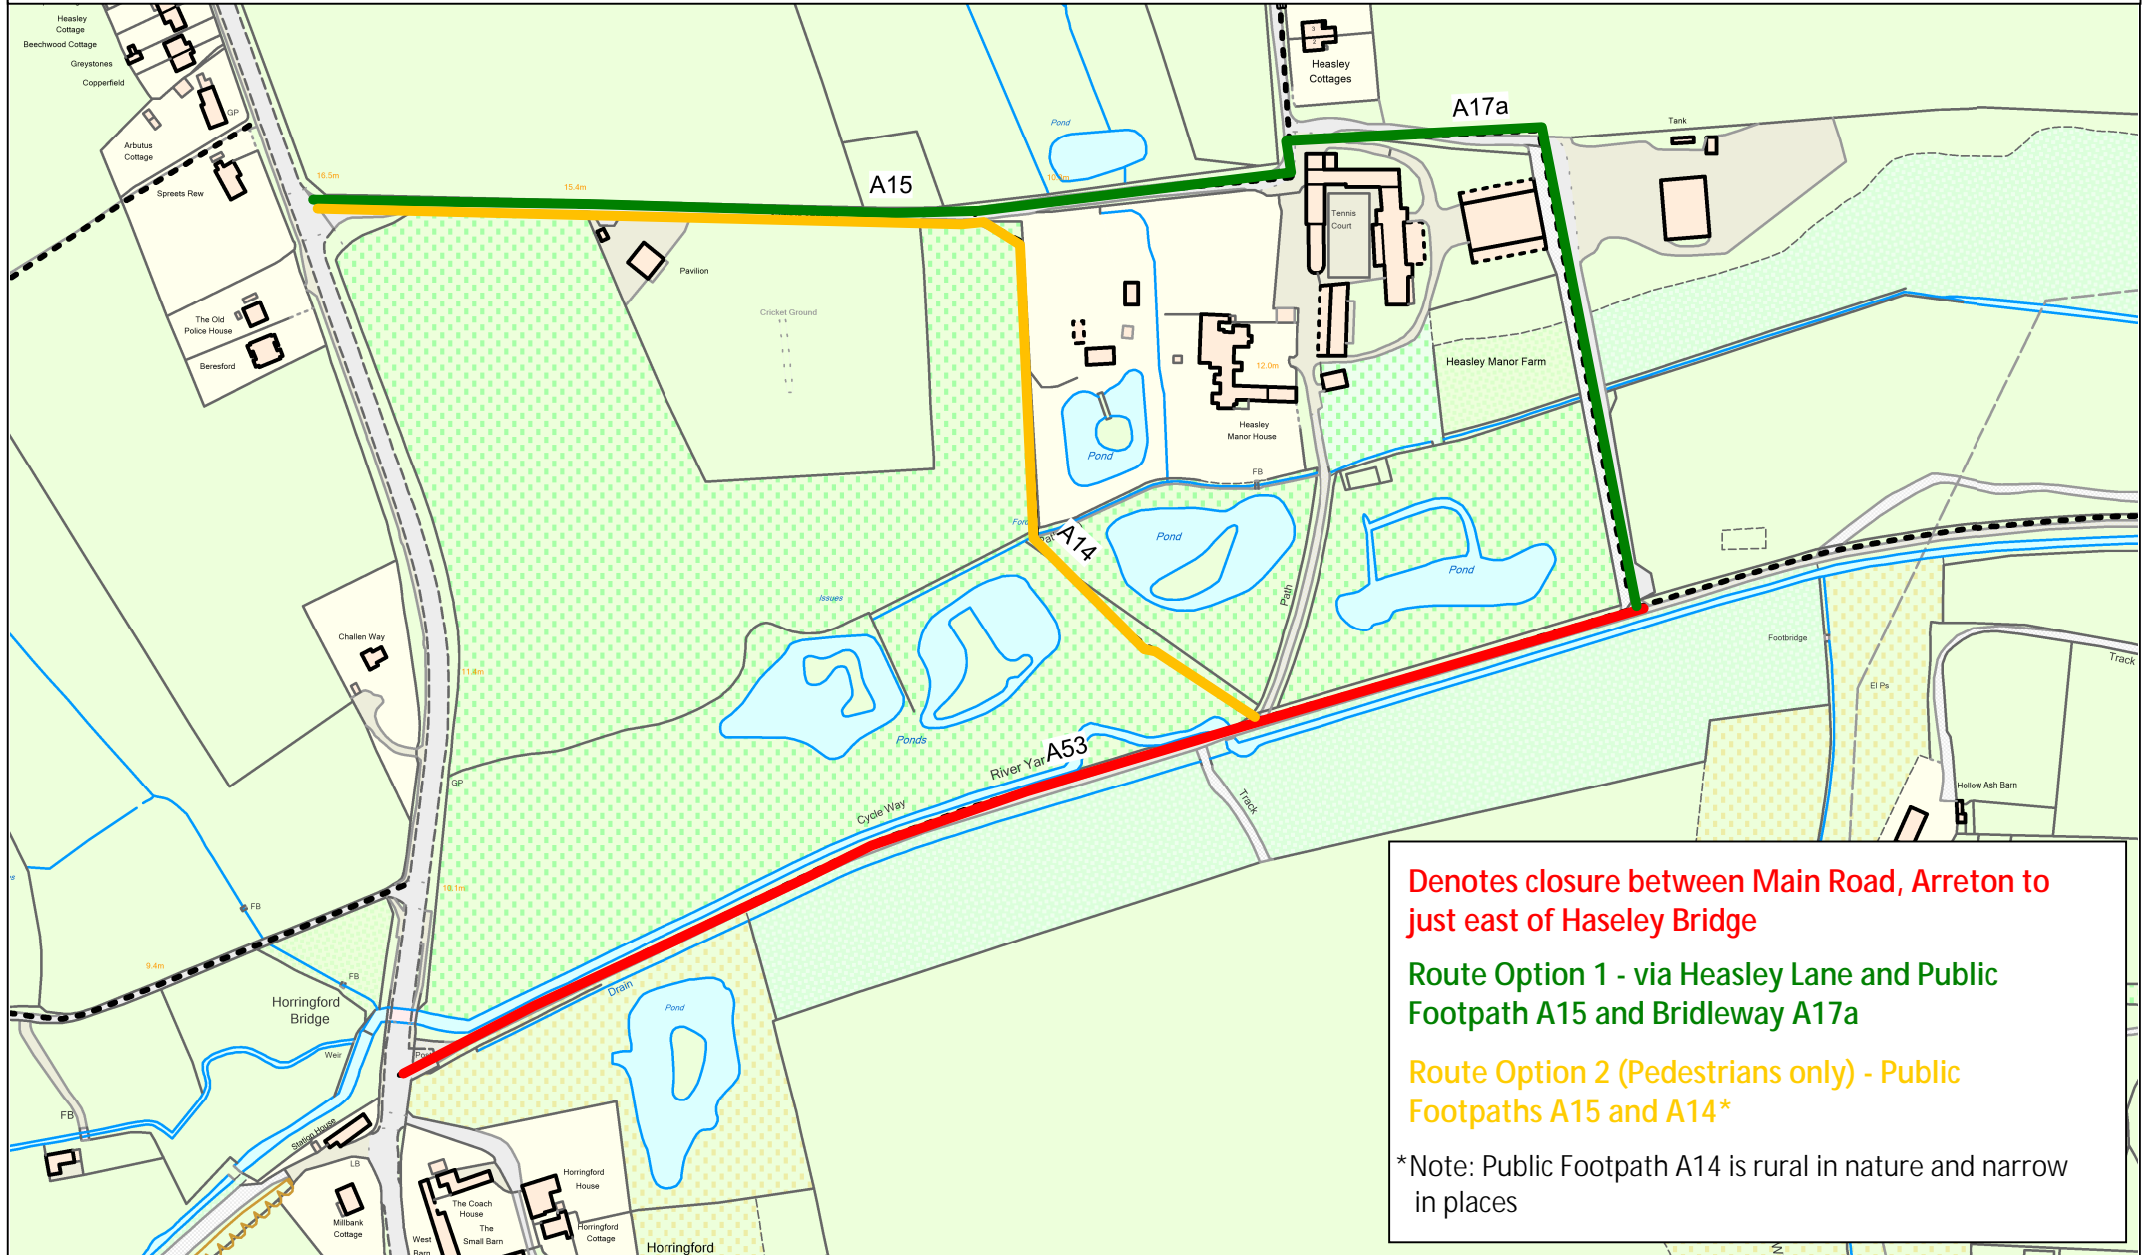

B310 HASELEY BRIDGE CLOSURE (NEWPORT-SANDOWN CYCLE PATH) ALTERNATIVE ROUTE INFORMATION

Denotes closure between Main Road, Arreton to just east of Haseley Bridge

Route Option 1 - via Haseley Lane and Public Footpath A15 and Bridleway A17a

Route Option 2 (Pedestrians only) - Public Footpaths A15 and A14*

* Note: Public Footpath A14 is rural in nature and narrow in places